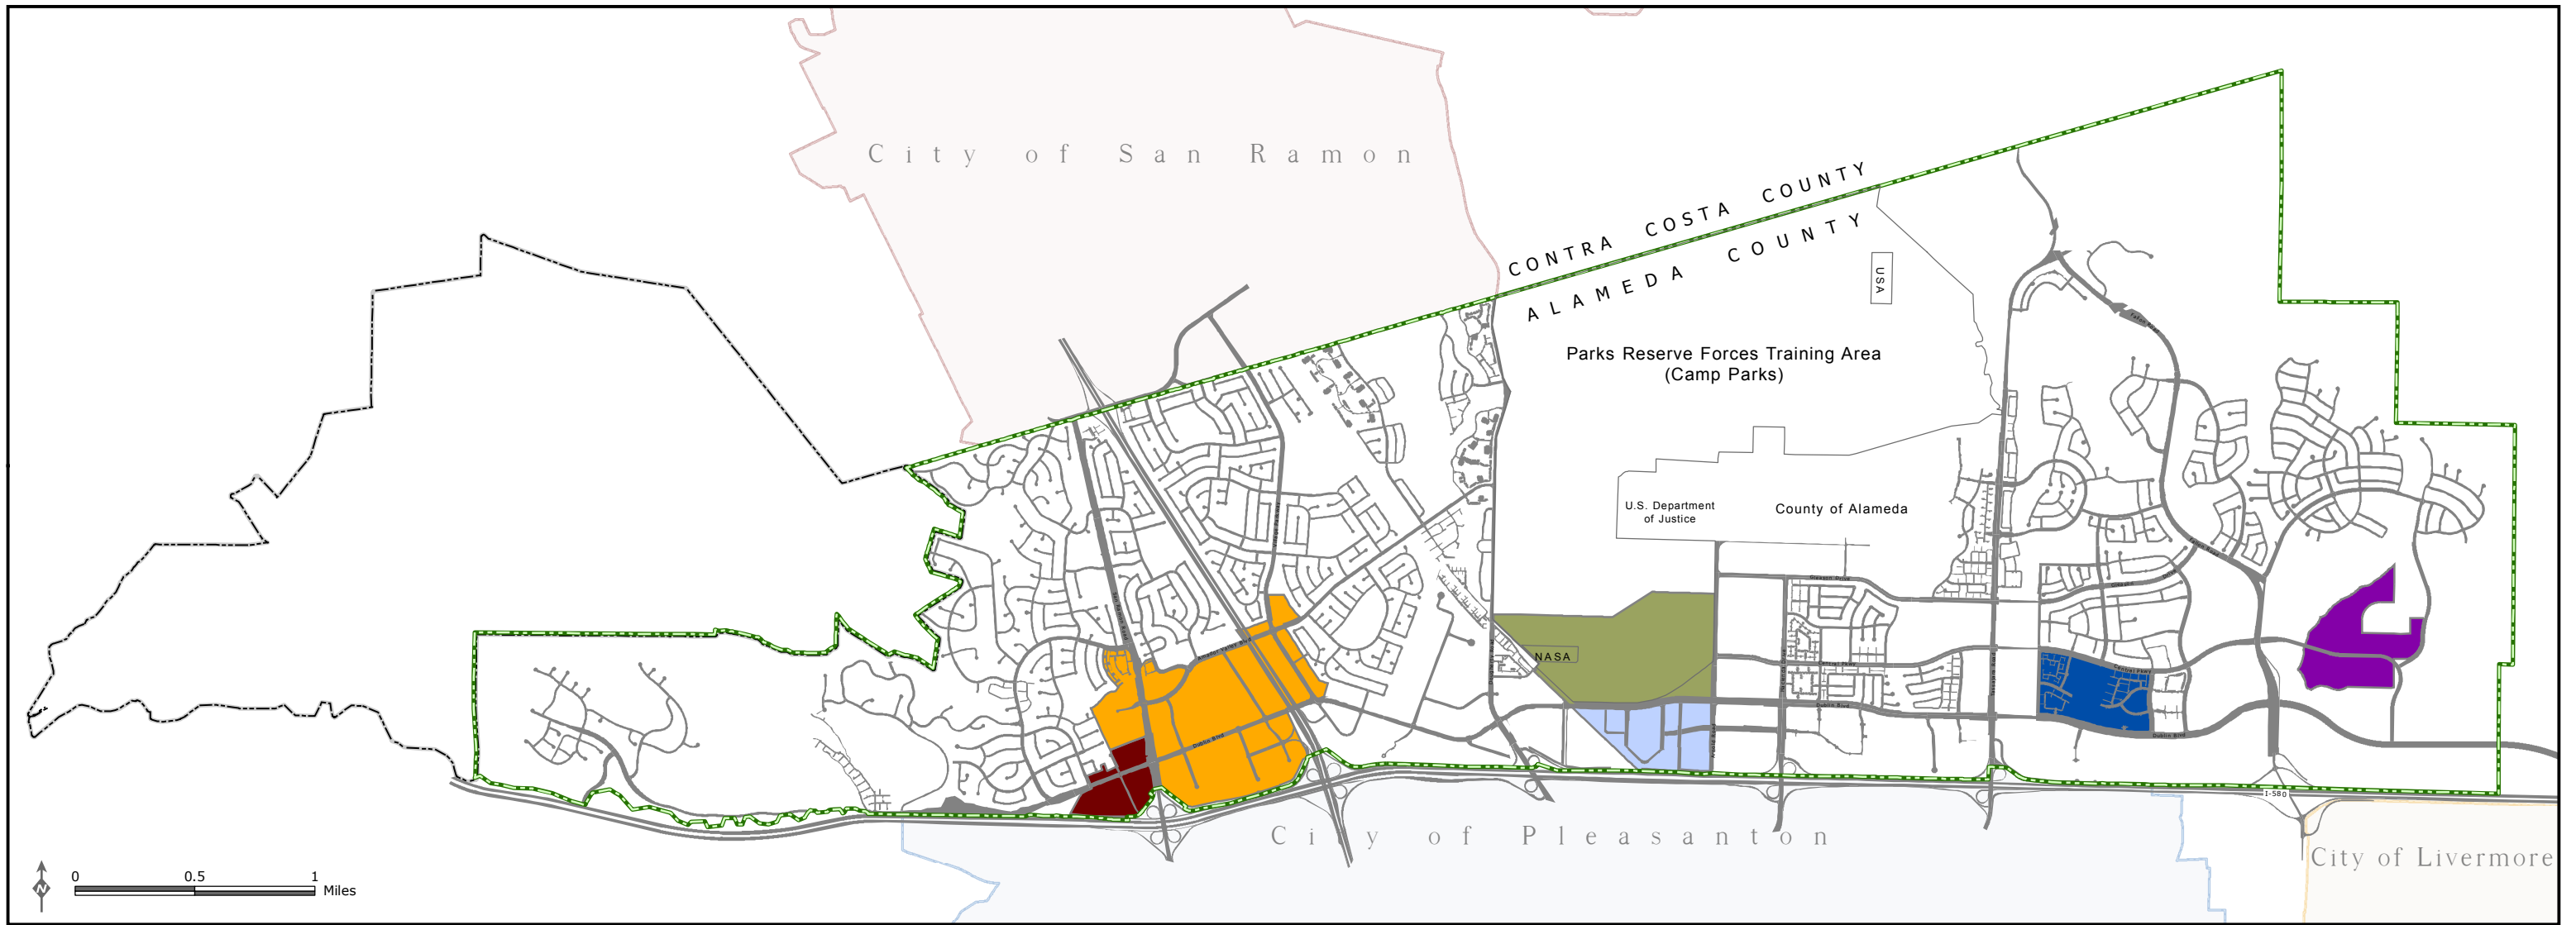

DUBLIN GENERAL PLAN VILLAGES

(Figure 10-5)
February 2013

- | | | |
|---------------------------|------------------------------|---------------------|
| Camp Parks Exchange Areas | Dublin Village Historic Area | Streets |
| Downtown Dublin | Fallon Village Center | City of Dublin |
| Dublin Ranch Town Center | Transit Center | Sphere of Influence |